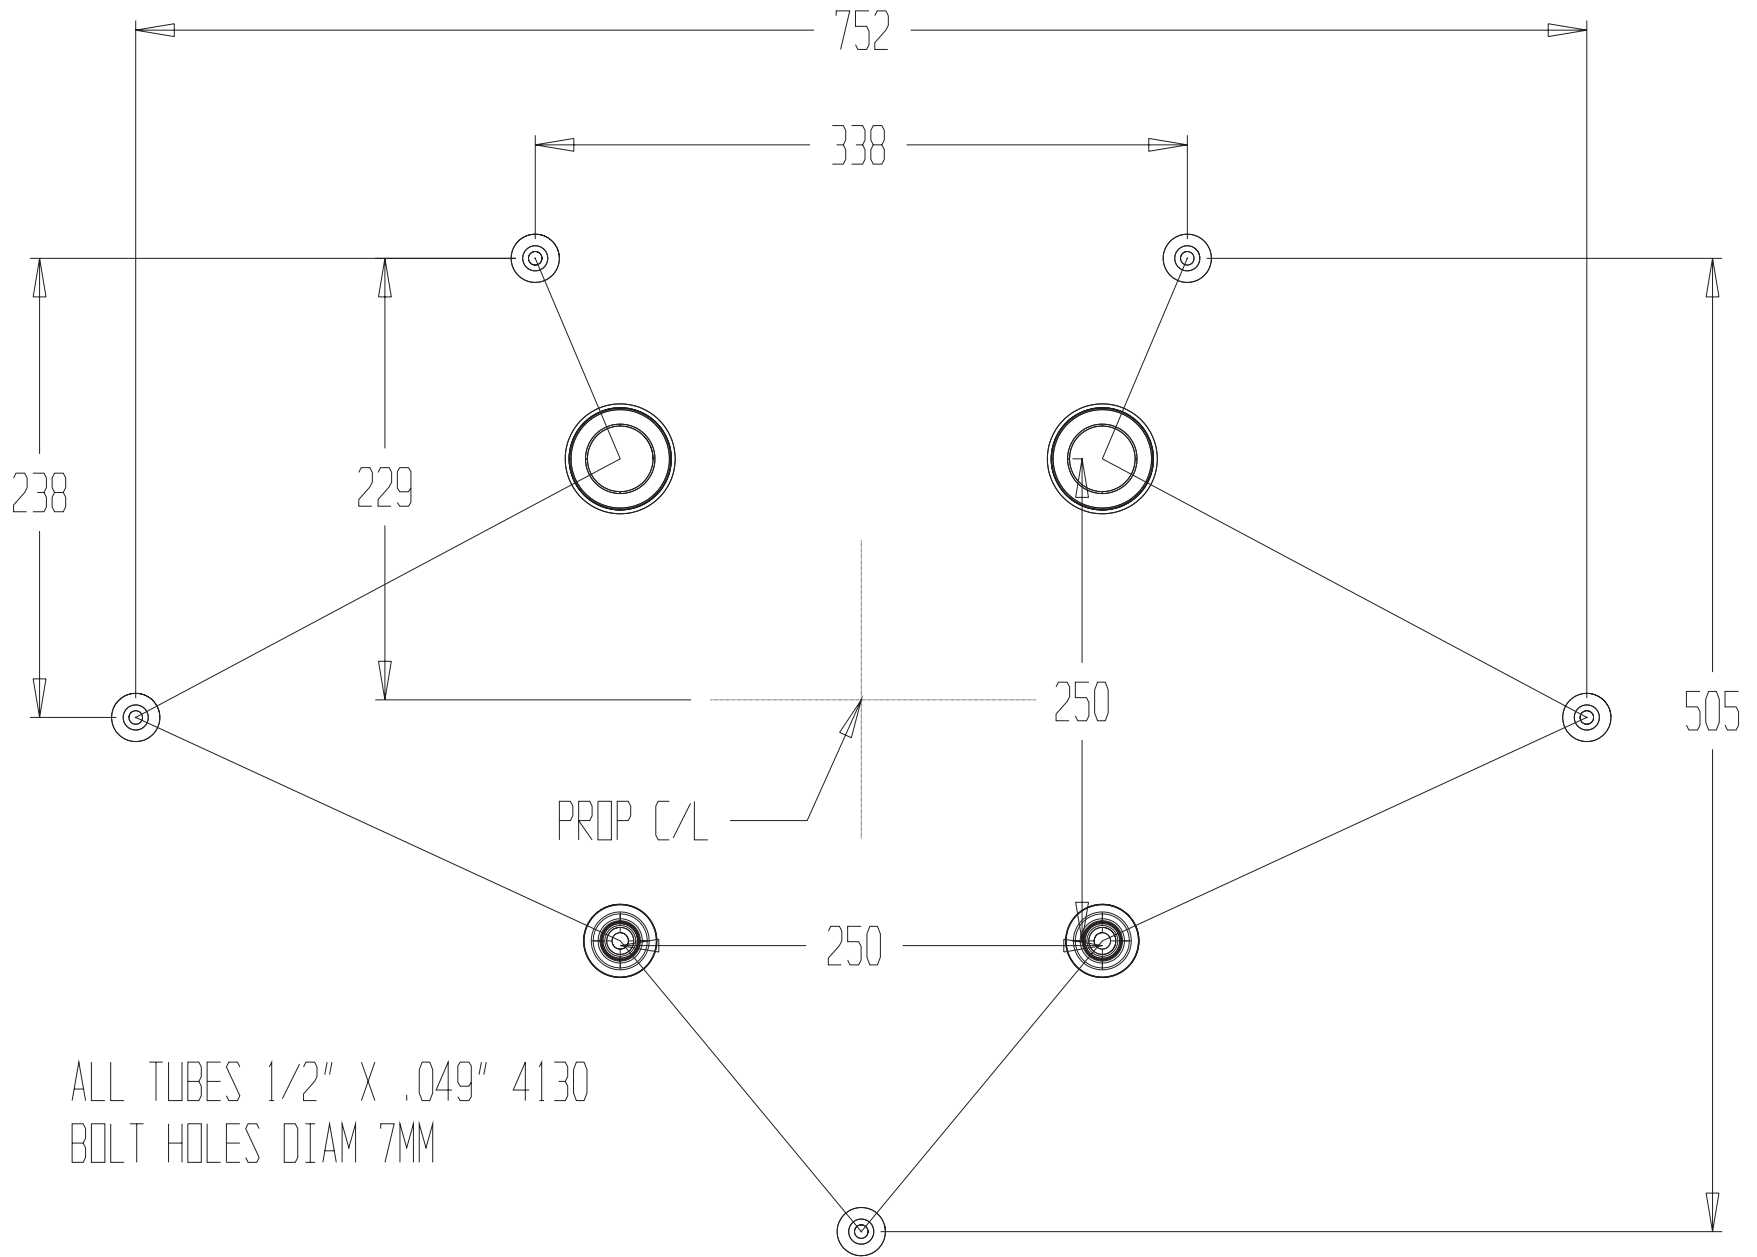

# KITFOX 4 SIDE V + ENG

# KITFOX 4 SIDE VEIW

# KITFOX 4 FRONT VIEW

ALL TUBES 1/2" X .049" 4130  
BOLT HOLES DIAM 7MM