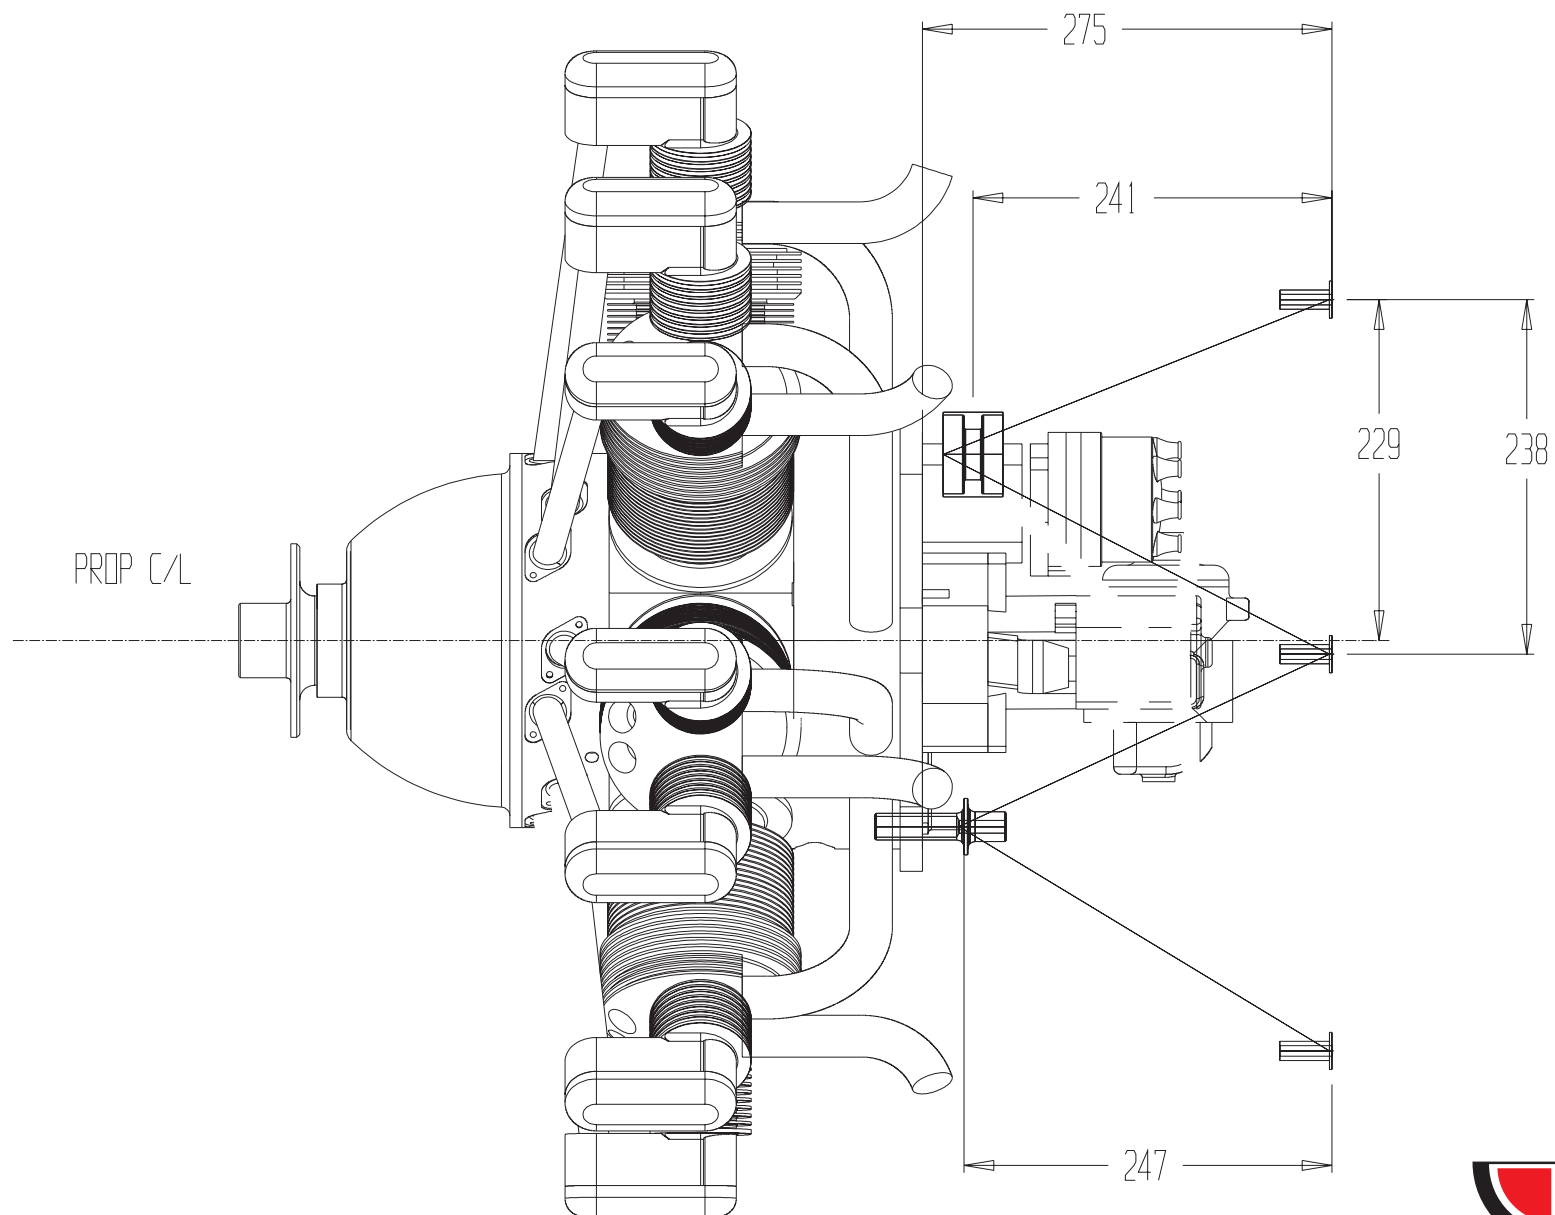

# KITFOX 4 SIDE VEIW

# KITFOX 4 FRONT VIEW

ALL TUBES 1/2" X .049" 4130  
BOLT HOLES DIAM 7MM