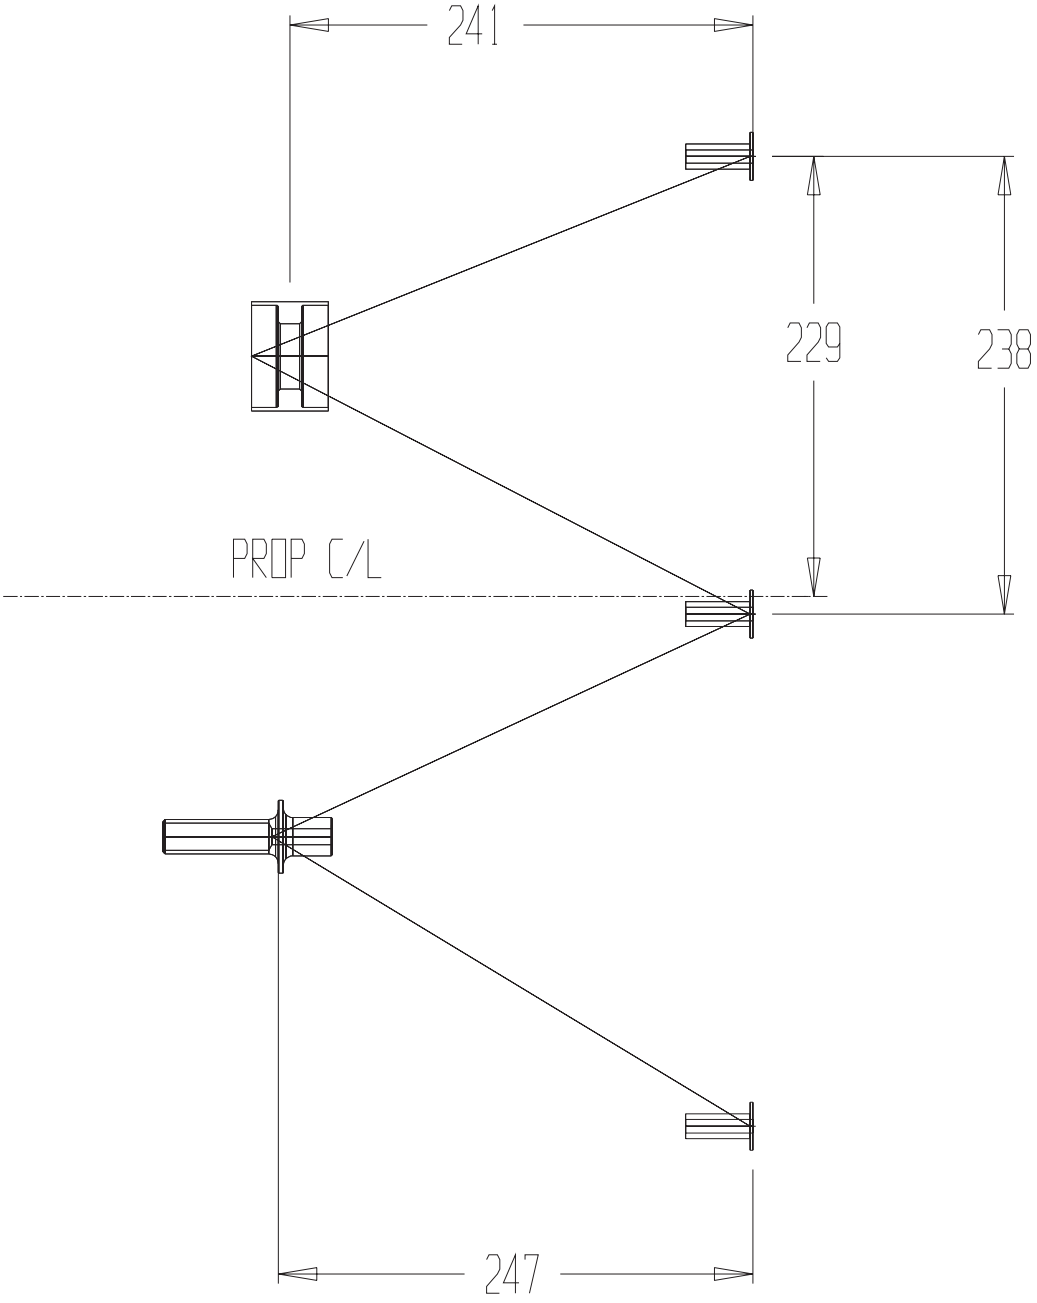

# KITFOX 4 SIDE V + ENG

# KITFOX 4 SIDE VEIW

# KITFOX 4 FRONT VIEW

ALL TUBES 1/2" X .049" 4130  
BOLT HOLES DIAM 7MM